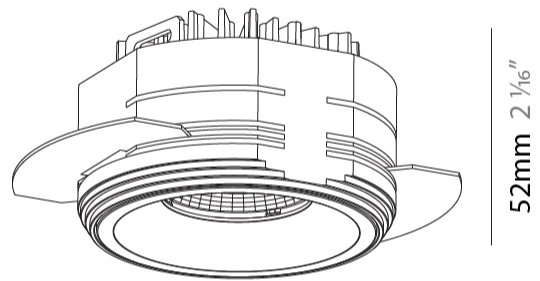

PHYSICAL

Shape: Round
Diameter (mm): 75
Diameter (in): 2 15/16
Height (mm): 52
Height (in): 2 1/16
Ceiling Thickness (mm): 10 / 12.5 / 15 / 25
Ceiling Thickness (in): 3/8 or 1/2 or 9/16 or 1
Min. Recessing Depth (mm): 60
Min. Recessing Depth (in): 2 3/8
Light Distribution: Downlight
Fixture Finish: SSR / BKV / CWI / CRY / HAB / UFT / ITA / RUA / FTG / MYG / LOD / PUS / FRO / FUP / KIA / POP / BLS / SPG / MEY / GOH / GUM / CHC / COM / ABZ / JAG / OBR / MOS / ROR
Fixture Material: Aluminum
Cut-out Measurements: D. 86mm / 3 3/8"
Upon Request: Unique Sizes Unique Ceiling Thickness

ELECTRICAL

Lamp Type: LED (Zhaga Standard)
Input Wattage (W): 12
Total Output Wattage (W): 10.9
Dimming: Tri-Mode (Non-Dimming and Phase Dimming (120Vac only) and 0-10V Dimming)
Driver Included: No
Driver Location: Recessed Housing
Driver Type: Constant Current - 120Vac
Driver Class: Class 2
Housing: See components
Input Voltage (V): 120 - 277
Constant Current (MA): 500mA

LED

Number of LEDs: 1
Color Temperature (°K): 2700 / 3000 / 3500 / 4000
Max. Delivered Lumen (lm): 1012 / 1059 / 1089 / 1123
Nominal Lumen (lm): 1141 / 1195 / 1123 / 1266
CRI: >90 CRI
Lamp Life (hrs): 50000

OPTICAL

Reflector°: 18 / 36 / 56
Upon Request: Special Beam Angles

RATINGS AND CERTIFICATIONS

Certified By: Certified for North American Standards
IP rating: IP44

52mm 2 1/16"

Ø75mm 2 15/16"

Ø85mm 3 3/8"