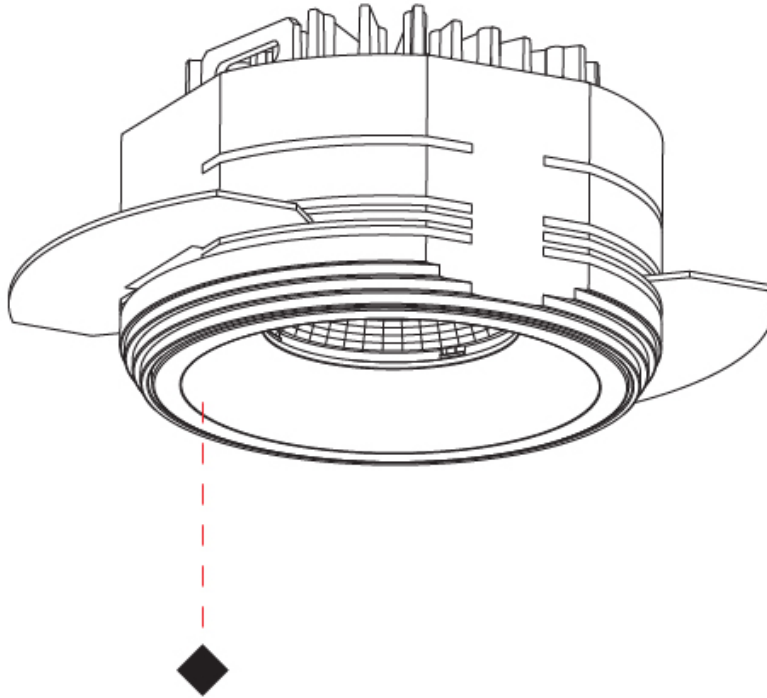

INVADER COMPACT TRIMLESS

A35809-

PROJECT	_____
TYPE	_____
SPECIFIER	_____
QUANTITY	_____
DATE	_____